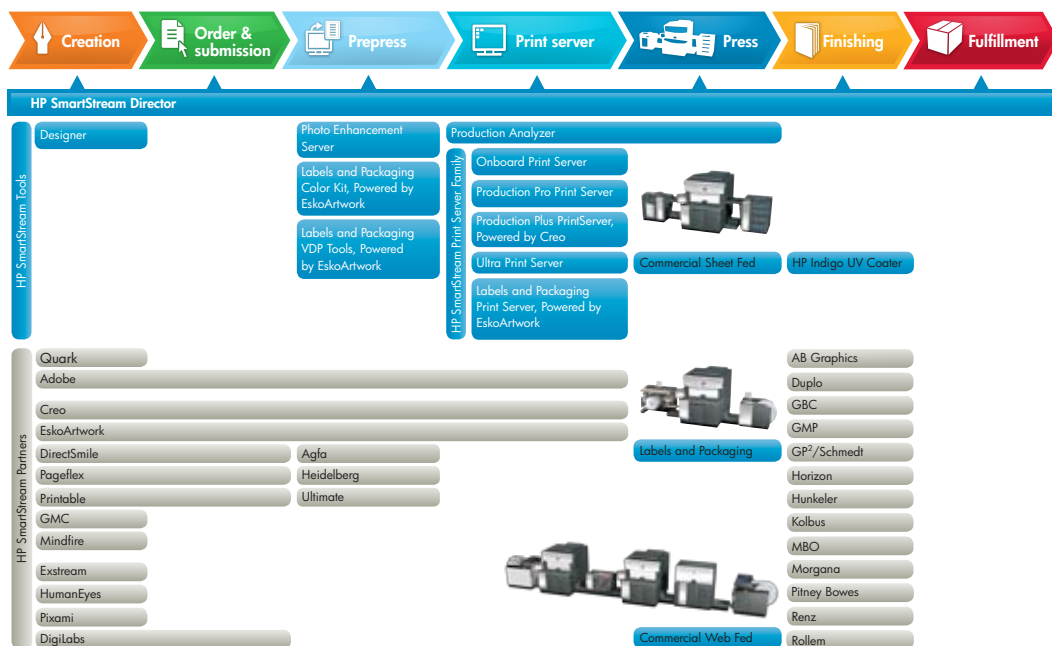

HP SmartStream Designer—a powerful workflow component in the HP SmartStream family

HP SmartStream is a graphic arts portfolio of components which helps customers create production workflow solutions to meet a broad range of market segments and application needs. The HP SmartStream portfolio provides end-to-end workflow management, from job creation to fulfilment. When combining best-in-class HP SmartStream and partner components, the result is greater flexibility, with specific solutions to address key market segments that are customisable and scalable to your unique business needs.

HP SmartStream Enabled Workflow Solutions

System requirements

HP SmartStream Designer for Adobe InDesign CS4 For Macintosh:

- Macintosh Power PC G5 or Intel® based Mac, with at least 2GB memory
- Operating system version 10.4.11 or greater

HP SmartStream Designer for Adobe InDesign CS4 For Windows:

- Windows XP SP3 or Windows Vista SP1, with at least 2GB memory

HP SmartStream Designer 8.0 for QuarkXPress 8:

- Macintosh Power PC G5 or Intel® based Mac, with 2GB memory
- Operating system version 10.4.11 or greater

Print servers:

- HP SmartStream Production Pro
- HP SmartStream Production Plus
- HP SmartStream Labels and Packaging
- HP SmartStream Ultra Print Server

Output devices:

- HP Indigo digital presses
- HP Scitex Industrial wide-format printers

North America

Hewlett-Packard Company
Summit Boulevard 1001
Mailstop 401
Atlanta, GA 30319
USA
Tel: +1 800 289 5986
Fax: +1 404 648 2054

Europe, Middle East and Africa

Hewlett-Packard Company
Avenue Céramique 241
6221 KX Maastricht
The Netherlands
Tel: +31 88 750 1723
Fax: +31 88 750 1715

Asia Pacific

Hewlett-Packard Company
Depot Road 138
Singapore 109683
Tel: +65 6727 0777
Fax: +65 6276 3160

Latin America

Hewlett-Packard Company
Blue Lagoon Drive 5200
Suite 950
Miami, FL 33126
USA
Tel: +305 267 4220
Fax: +305 265 5550
informahpindigo@hp.com

Israel

Hewlett-Packard Company
Kiryat Weizmann
P.O. Box 150
Rehovot 76101
Israel
Tel: +972 8 938 1818
Fax: +972 8 938 1338

To learn more, visit www.hp.com/go/SmartStreamDesigner

© 2009 Hewlett-Packard Development Company, L.P. The information contained herein is subject to change without notice. The only warranties for HP products and services are set forth in the express warranty statements accompanying such products and services. Nothing herein should be construed as constituting an additional warranty. HP shall not be liable for technical or editorial errors or omissions contained herein.

Adobe®, InDesign®, QuarkXPress®, XTensions™, Postscript®, Macintosh® and Windows® are trademarks or registered trademarks of their respective owners.

4AA1-1180EEE, September 2009. This is an HP Indigo digital print.