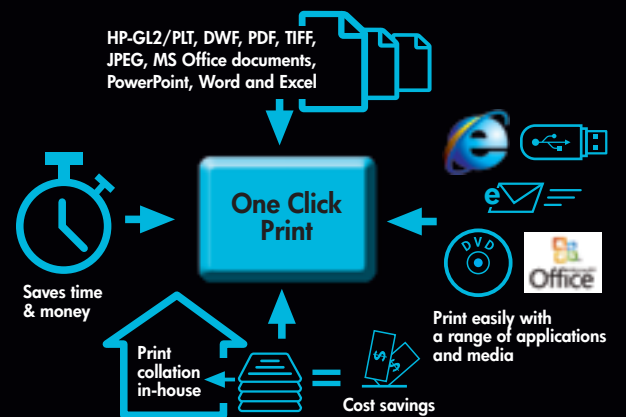

HP Web JetAdmin

Managing your device is a simple process. With HP Web JetAdmin, a simple fleet management software tool, you can optimise device utilisation, control colour costs, secure devices, and streamline supplies management.

Front-loading top roll with 2 online rolls

Enhance productivity, save precious time and reduce paper wastage by printing on wrong media. A front-loading top roll makes changing media fast and easy, while two online rolls with smart switching enables uninterrupted printing.

Original HP-GL/2 for smooth printing, whatever the print size.

HP-GL/2 printer language provides high quality prints and avoids losing part of the image when printing.

In-printer processing for faster completion of complex jobs

Grey ink cartridge adds the subtle details that make the difference

HP Instant Printing Utility 3.0 allows you to conveniently print from a wide variety of sources

2 online rolls of media means greater productivity and less wastage